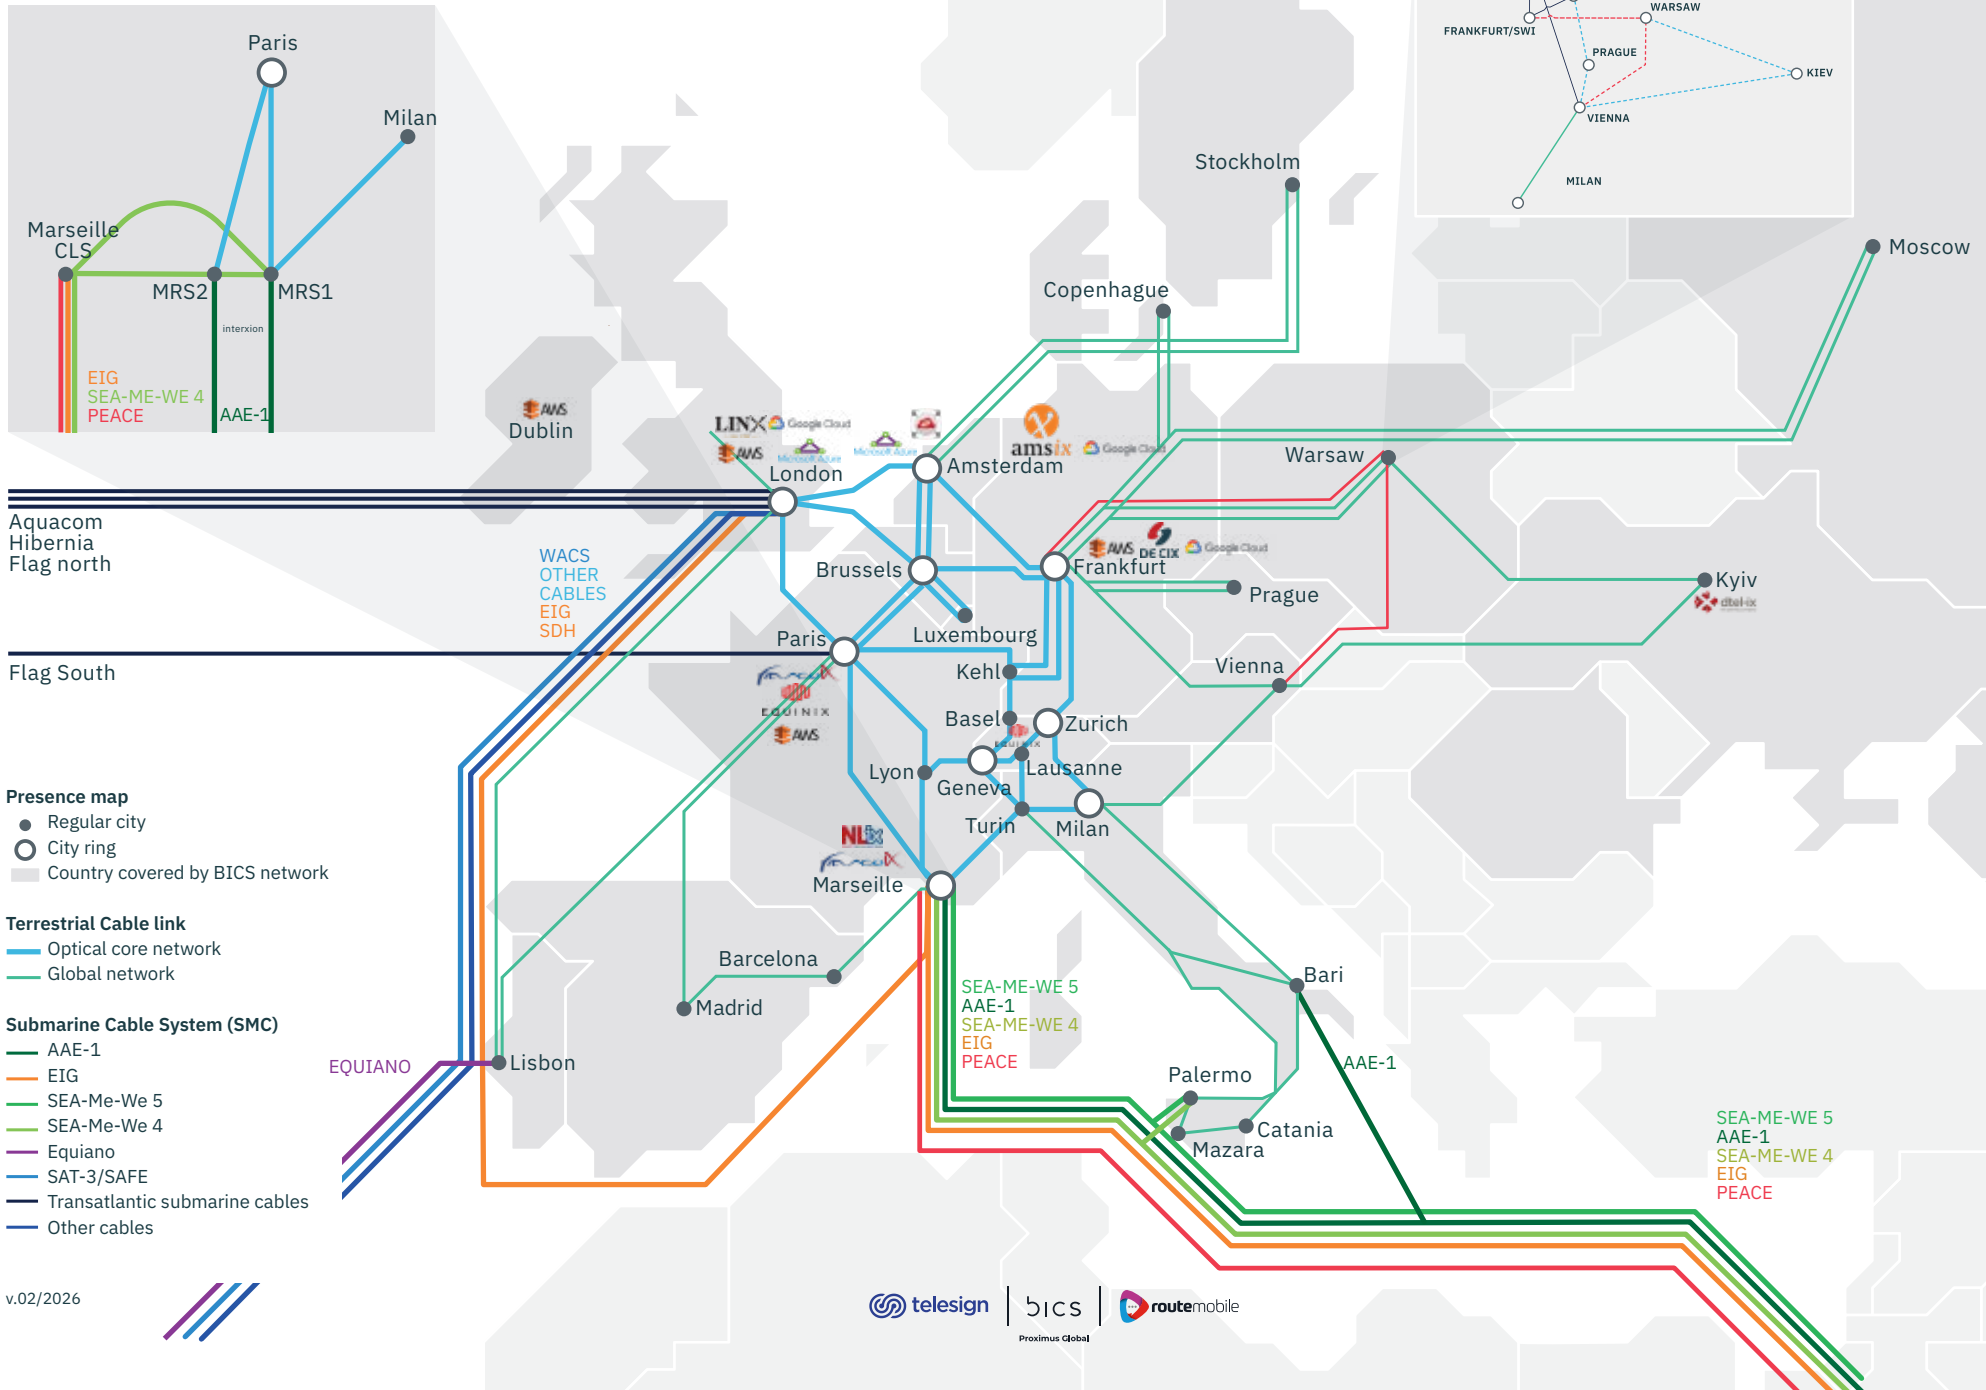

Proximus Global

BICS Network Presence Maps

BICS global network presence map

Presence map
 ● Regular city
 ○ City ring
 ■ Country covered by BICS network

Terrestrial Cable link
 — Global network

Submarine Cable System (SMC)
 — AAE-1
 — BBG
 — EIG
 — SEA-Me-We 5
 — SEA-Me-We 4
 — Equiano
 — SAT-3/SAFE
 — Transatlantic submarine cables
 — Other cables
 — 2Africa
 — Osaka

v.02/2026

BICS Europe presence map

- Presence map**
- Regular city
 - City ring
 - Country covered by BICS network

- Terrestrial Cable link**
- Optical core network
 - Global network

- Submarine Cable System (SMC)**
- AAE-1
 - EIG
 - SEA-Me-We 5
 - SEA-Me-We 4
 - Equiano
 - SAT-3/SAFE
 - Transatlantic submarine cables
 - Other cables