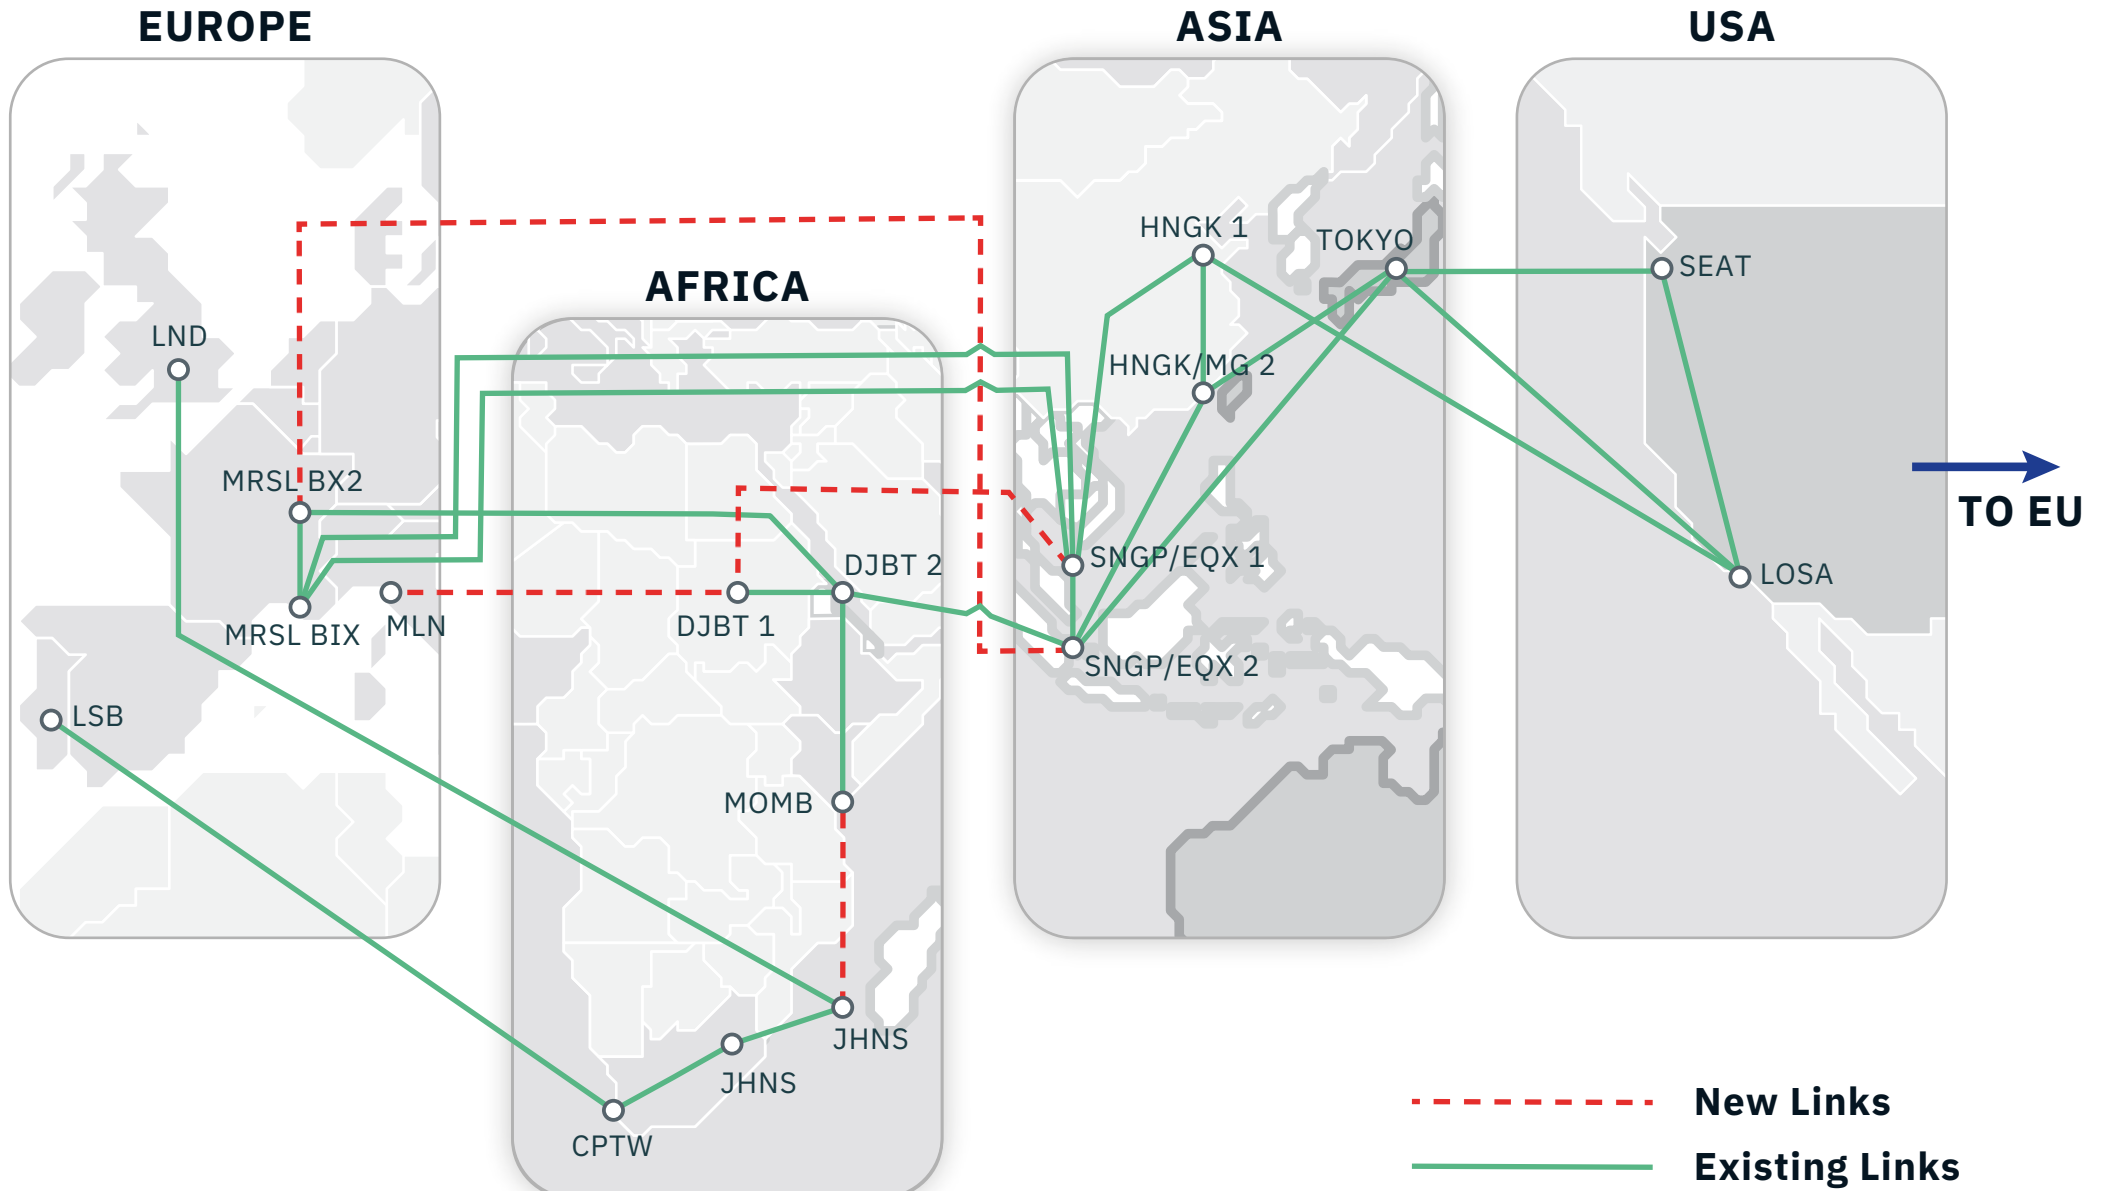

BICS Submarine Assets Africa