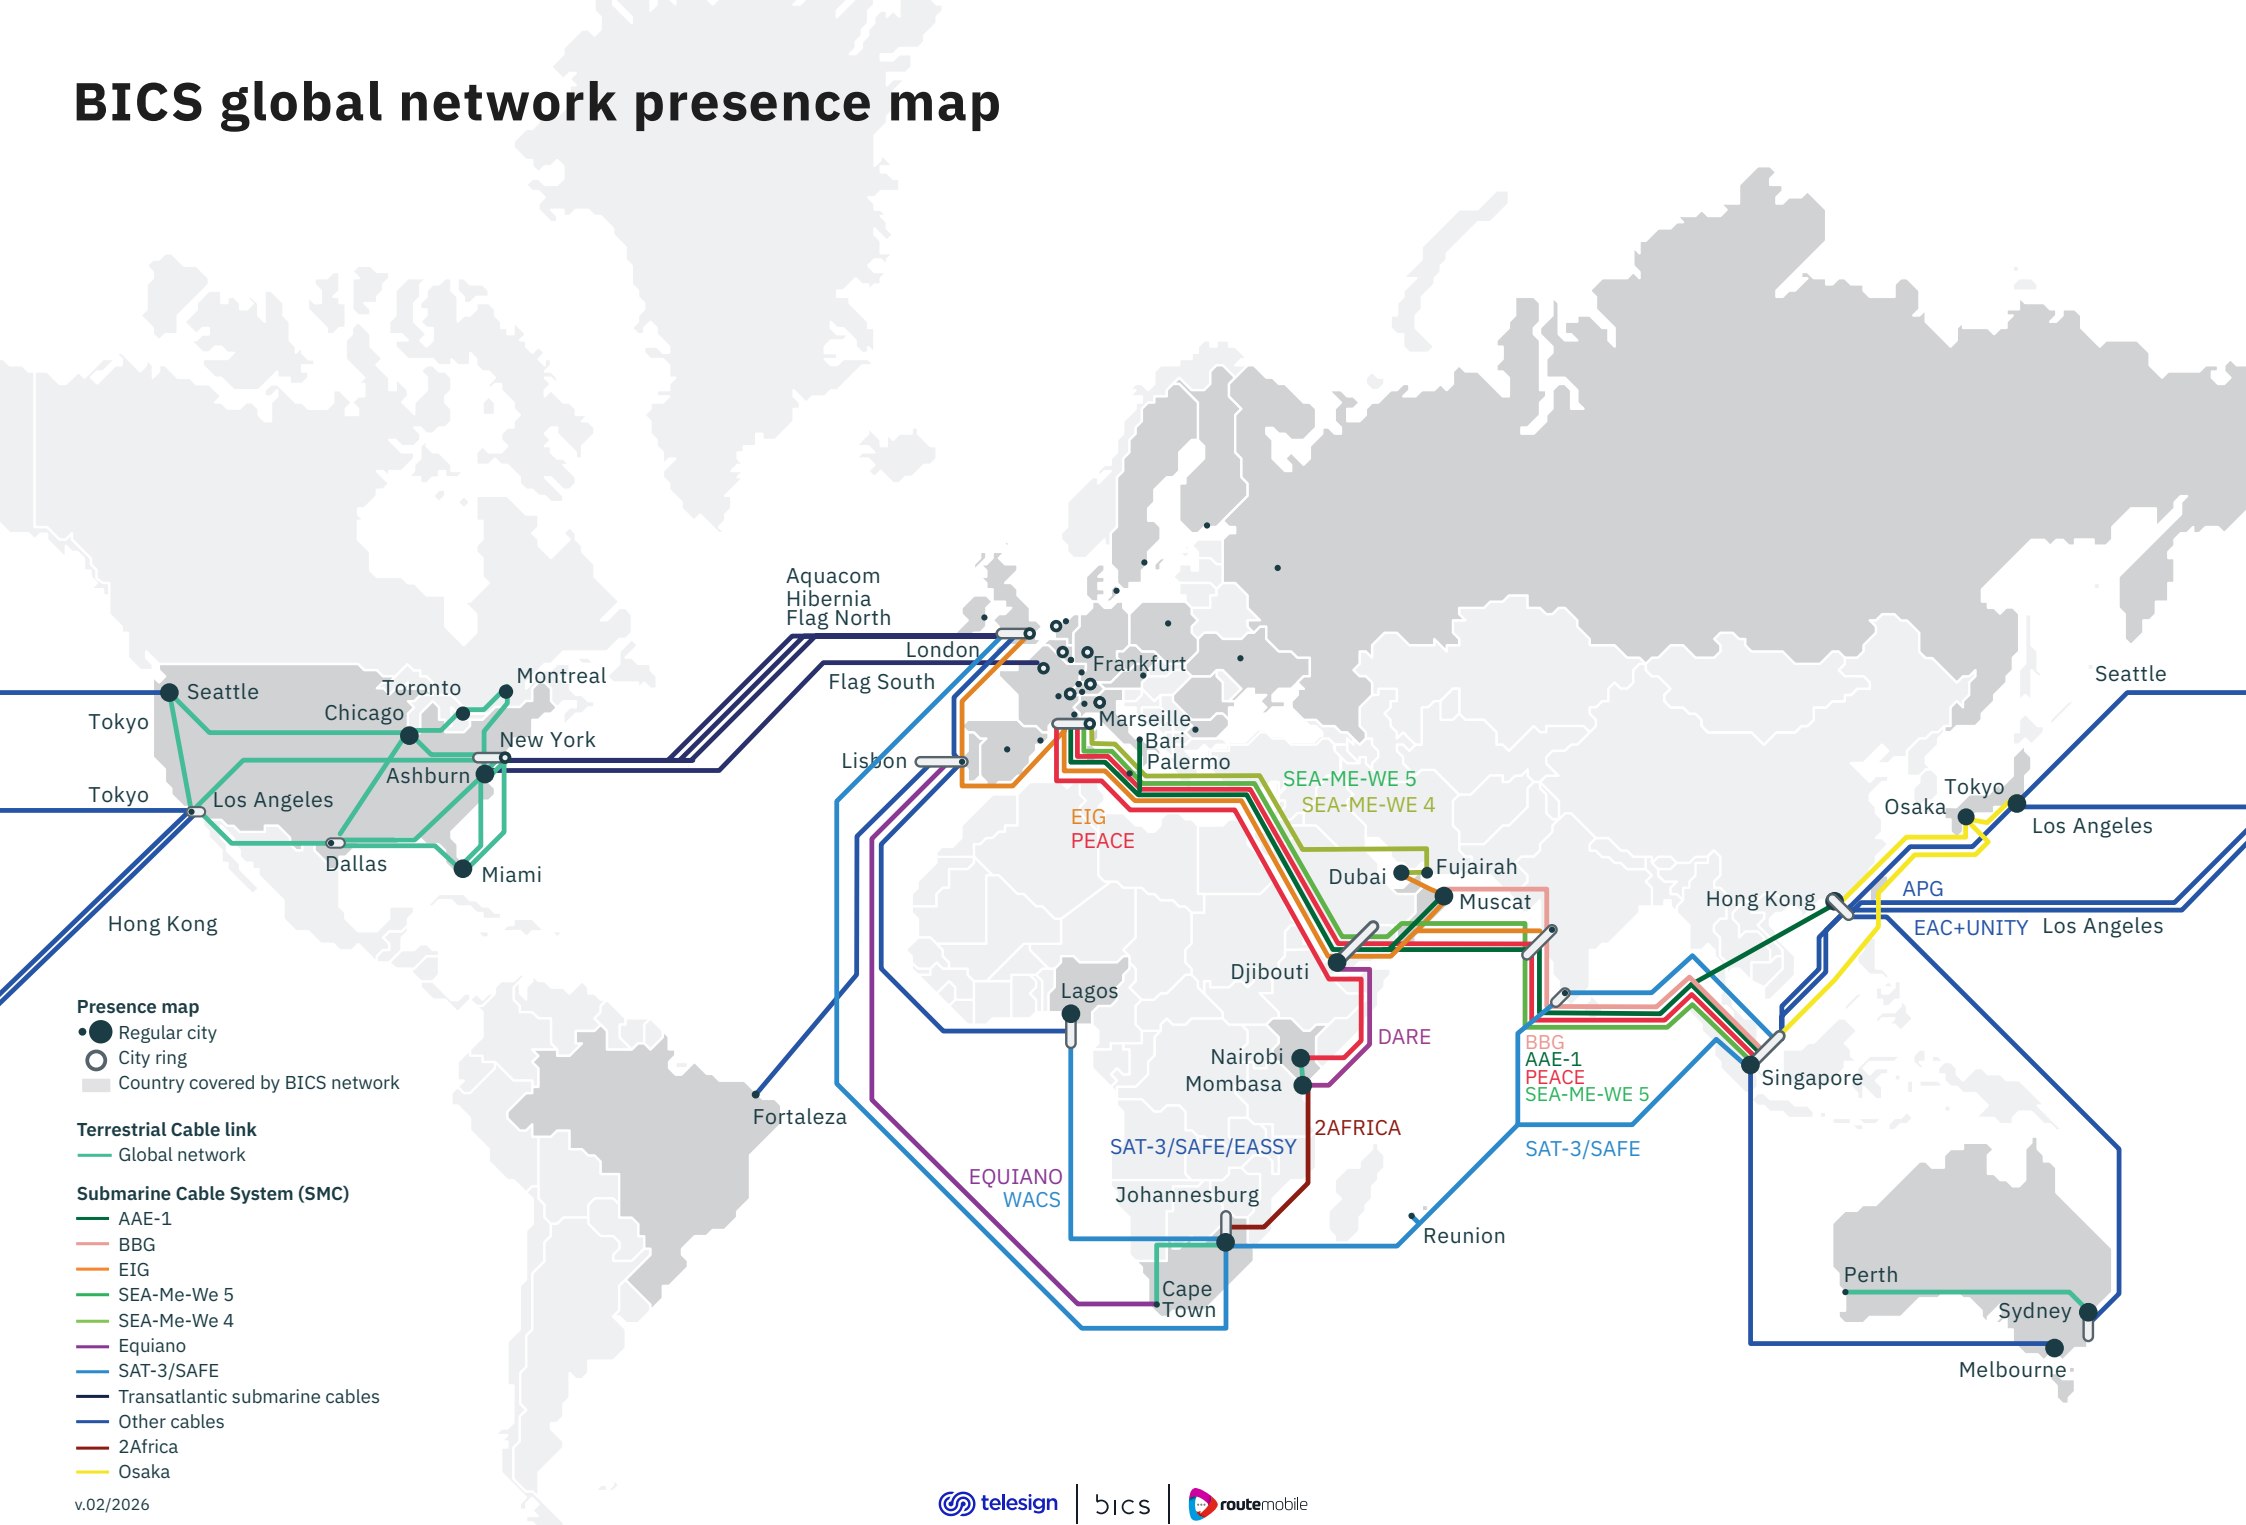

Proximus Global

BICS Network Presence Maps

BICS global network presence map

Presence map
 ● Regular city
 ○ City ring
 ■ Country covered by BICS network

Terrestrial Cable link
 — Global network

Submarine Cable System (SMC)
 — AAE-1
 — BBG
 — EIG
 — SEA-Me-We 5
 — SEA-Me-We 4
 — Equiano
 — SAT-3/SAFE
 — Transatlantic submarine cables
 — Other cables
 — 2Africa
 — Osaka

v.02/2026

BICS Europe presence map

- Presence map**
- Regular city
 - City ring
 - Country covered by BICS network

- Terrestrial Cable link**
- Optical core network
 - Global network

- Submarine Cable System (SMC)**
- AAE-1
 - EIG
 - SEA-Me-We 5
 - SEA-Me-We 4
 - Equiano
 - SAT-3/SAFE
 - Transatlantic submarine cables
 - Other cables

BICS Network PoPs: MEA

Country	Postal Code	City	Address	Colocation provider	Campus
Djibouti		Djibouti City	Haramous 3G Building, Boulaos Street,	Djibouti Data Center	-
UAE		Dubai	Warehouse F90-F92 (IMPZ)	Equinix	DX1
		Etisalat's (e&) SmartHub Fujairah	Eid Mussalla Rd, Fujairah, United Arab Emirates.		
South Africa		Isando (Johannesburg)	Brewery Street 5	Teraco	-
	7560	Cape Town	Brackengate 2, 57 Tiber Rd, Brackenfell South	Teraco CT2 (Brackenfell)	CT2
Nigeria	2345	Lagos	MDX-I Datacenter, Ogombo Road	Equinix	-
Kenya	2046	Mombasa	Jomvu Total Mombasa Road	Icolo Mombasa	MBA1
	30429	Nairobi	Mombasa Road	Liquid	-